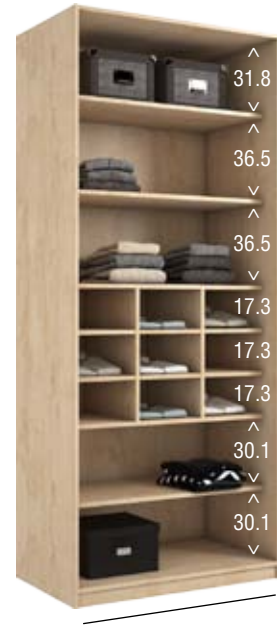

INTERIOR ARMARIO
76.2
86.2
96.2

220

Opciones de interior para armarios y vestidores

INTERIOR 20

INTERIOR ARMARIO
37.2
42.2
47.2
76.2
86.2
96.2

INTERIOR 21

INTERIOR ARMARIO
37.2
42.2
47.2
76.2
86.2
96.2

INTERIOR 22

INTERIOR ARMARIO
37.2
42.2
47.2
76.2
86.2
96.2

INTERIOR 23

INTERIOR ARMARIO
76.2
86.2
96.2

INTERIOR 24

INTERIOR ARMARIO
76.2
86.2
96.2

INTERIOR 25

INTERIOR ARMARIO
76.2
86.2
96.2

INTERIOR 26

INTERIOR ARMARIO
76.2
86.2
96.2

INTERIOR 27

INTERIOR ARMARIO
76.2
86.2
96.2

INTERIOR 28

INTERIOR ARMARIO
76.2
86.2
96.2

240

INTERIOR 29

INTERIOR ARMARIO
37.2
42.2
47.2
76.2
86.2
96.2