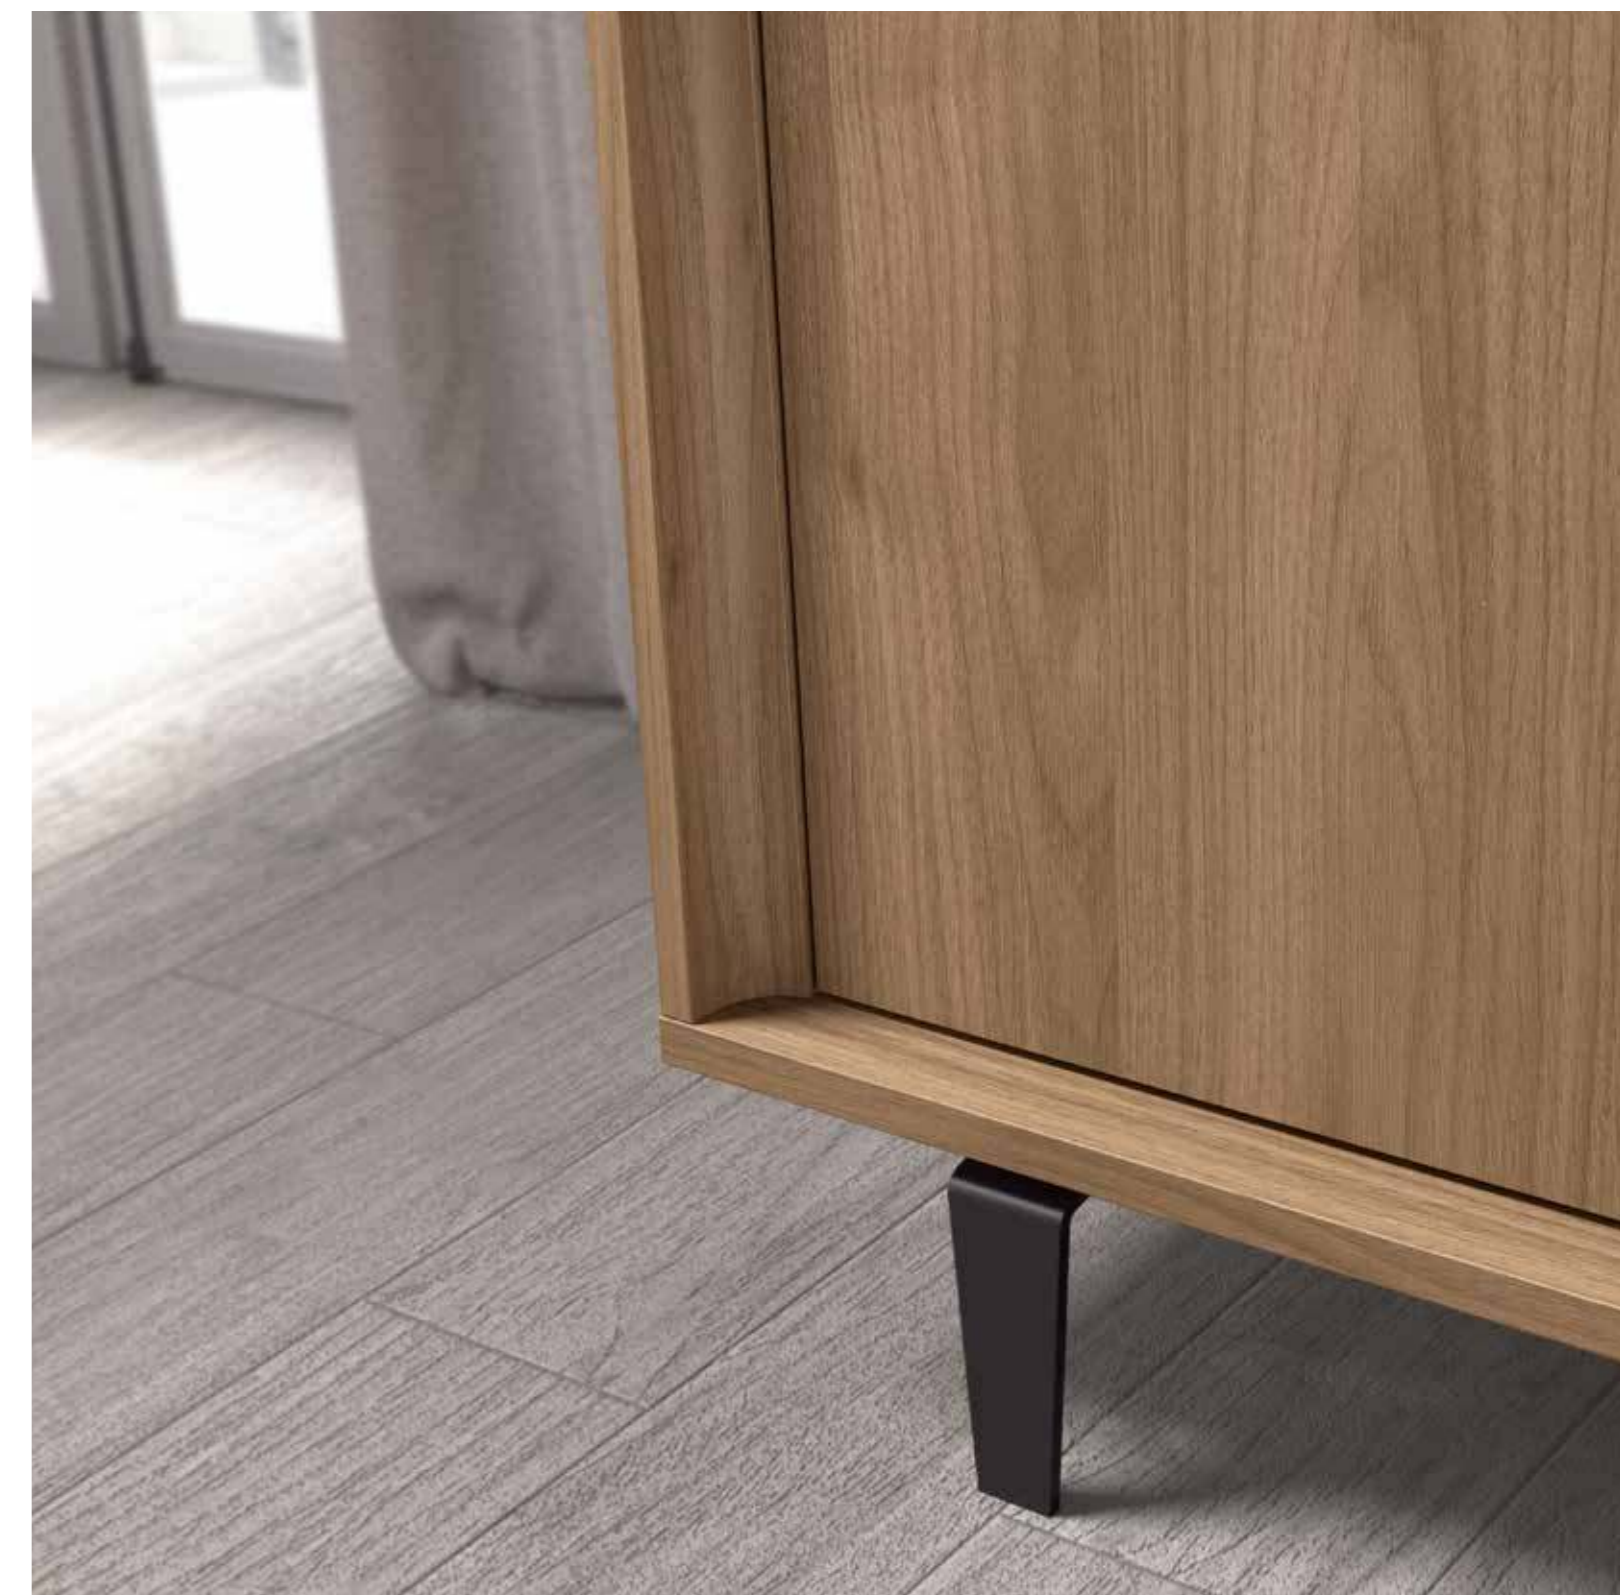

AR e | 43040 | SIENA - DUNAS

Mueble TV / Meuble TV / TV Cabinet
L 154 cm

Aparador / Buffet/ Sideboard
L 154 cm.

Vajillero / Vaisselier / Cabinet
L 125 cm.

La pata Same le da al mueble en el que se utiliza un aspecto más dinámico y moderno. Esta característica de diseño puede ser atractiva para aquellos que buscan un estilo de mueble más novedoso y único.

Le pied Same donne aux meubles un aspect plus dynamique et moderne. Cette caractéristique de conception peut séduire ceux qui recherchent un style de mobilier plus original et unique.

"Same" legs give a touch of modernity and dynamism to the furniture. This design is the best option for those who are looking for an original and unique style.