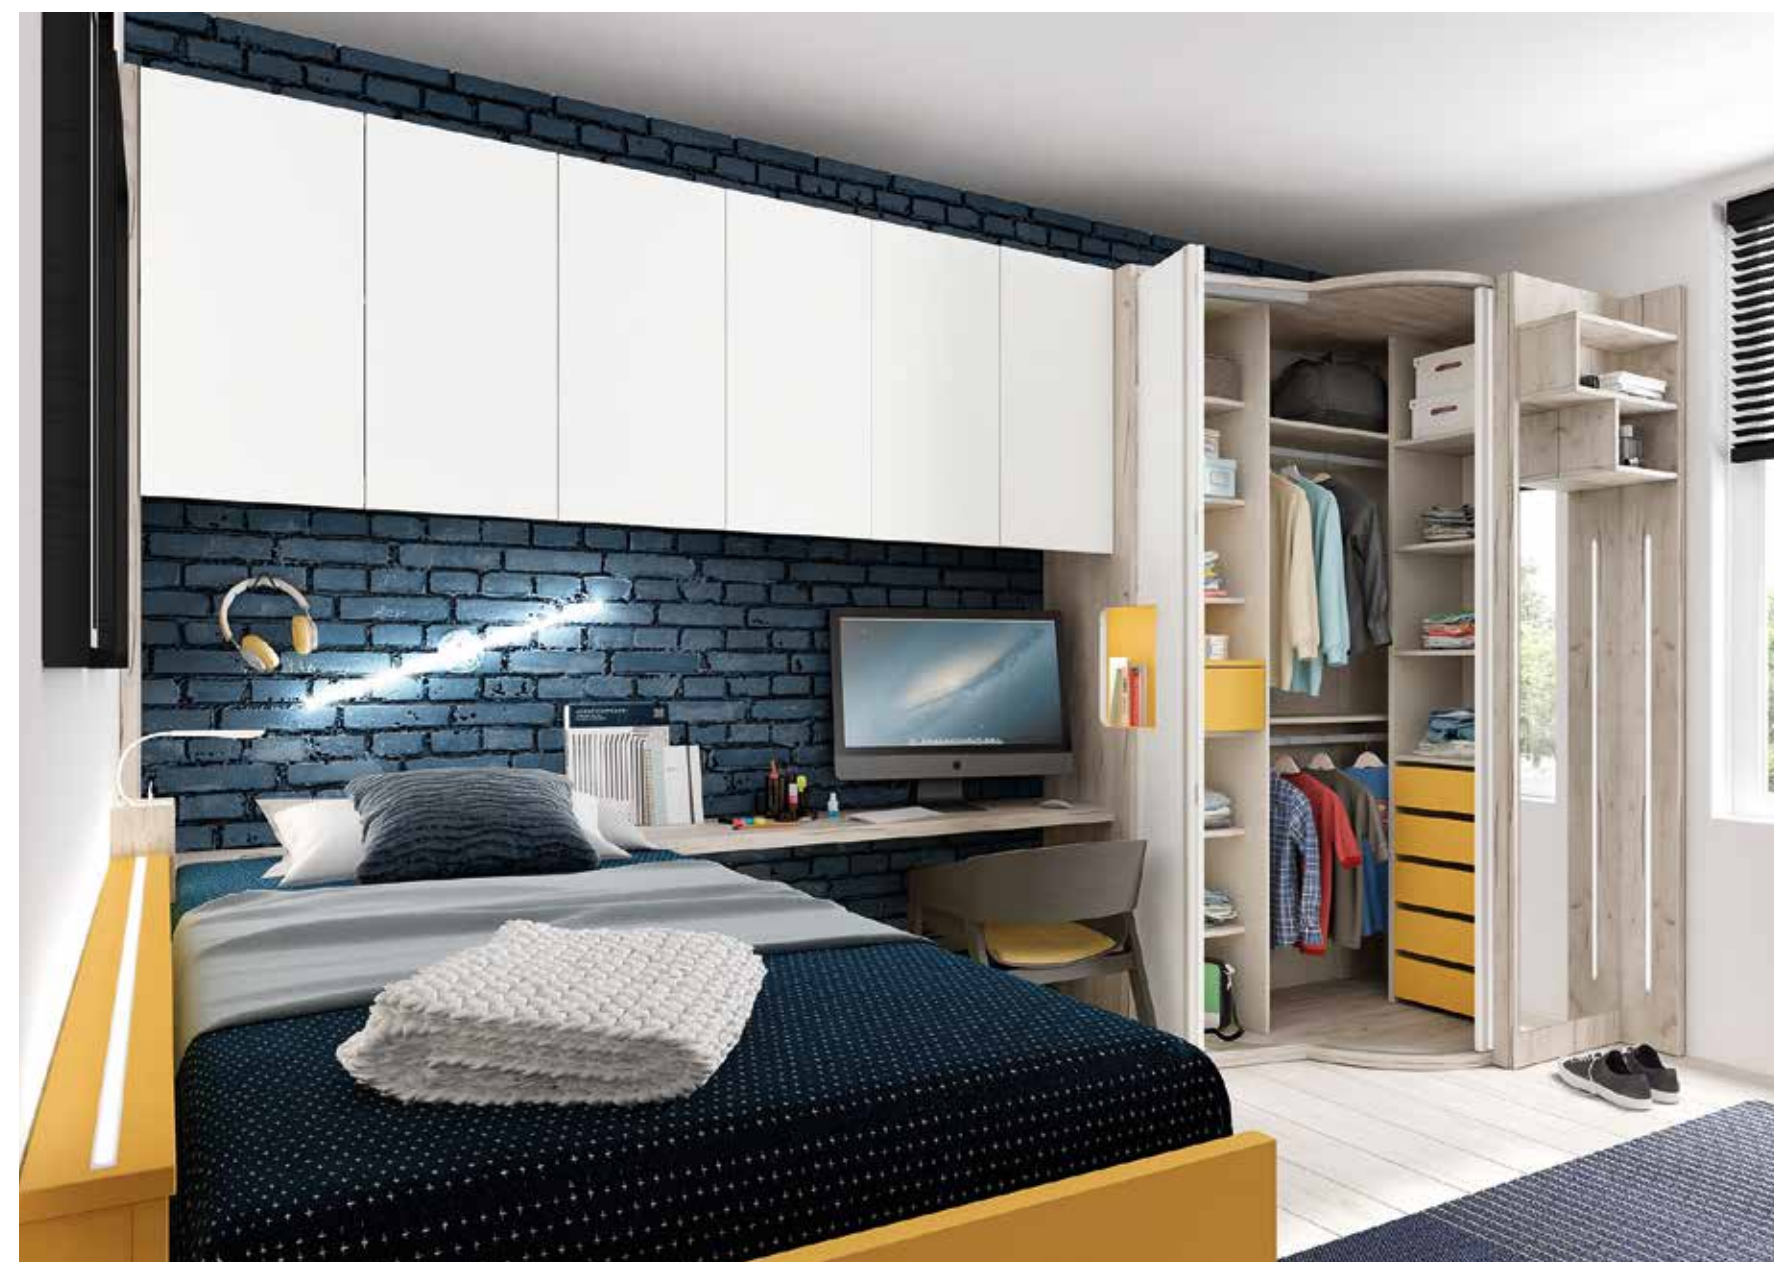

S02 COMPACTOS
L418 / A235 cm
Disponible en cualquier medida
Available in any size

✓ Armario Patentedo

Peral
 Blanco Soft
 Mostaza