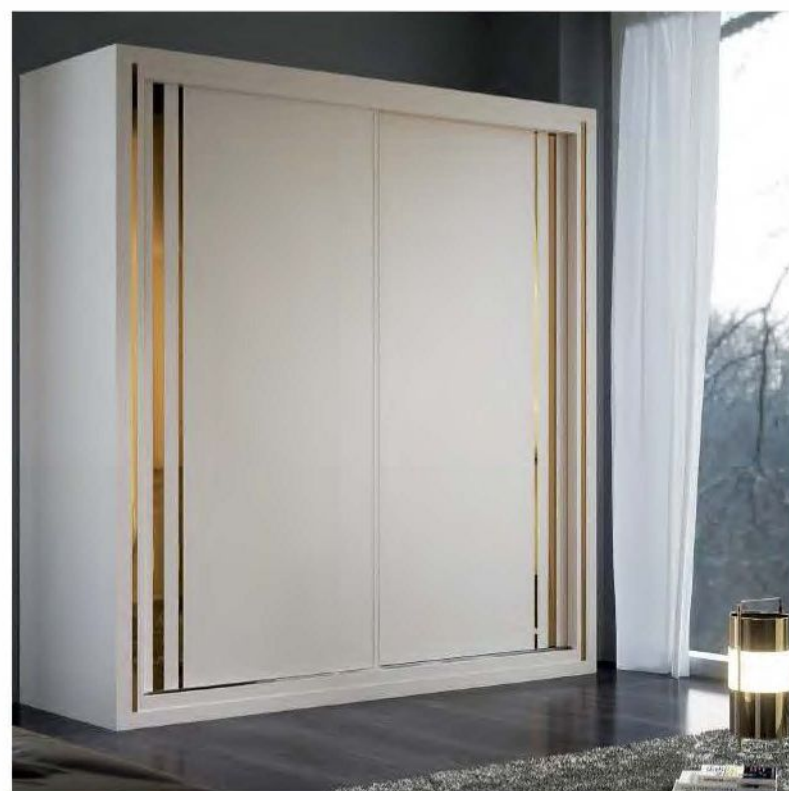

LX1/7

ARMARIO PTAS CORREDERAS FRENTE 230 CM

INCLUIDO DE SERIE: SISTEMA DE AUTOCIERRE Y FRENO DE PUERTAS CORREDERAS Y CAJONERA CON 2 CAJONES

ACABADO: ALEGRIA C10 COMBINADO CON ORO MT

LX1/7

¡¡HAZLO A TU MEDIDA!!

Amplía el frente de tu armario de 2 puertas con cajonera incluida (hasta 280cm) Ref: LXARM, para LX1/7