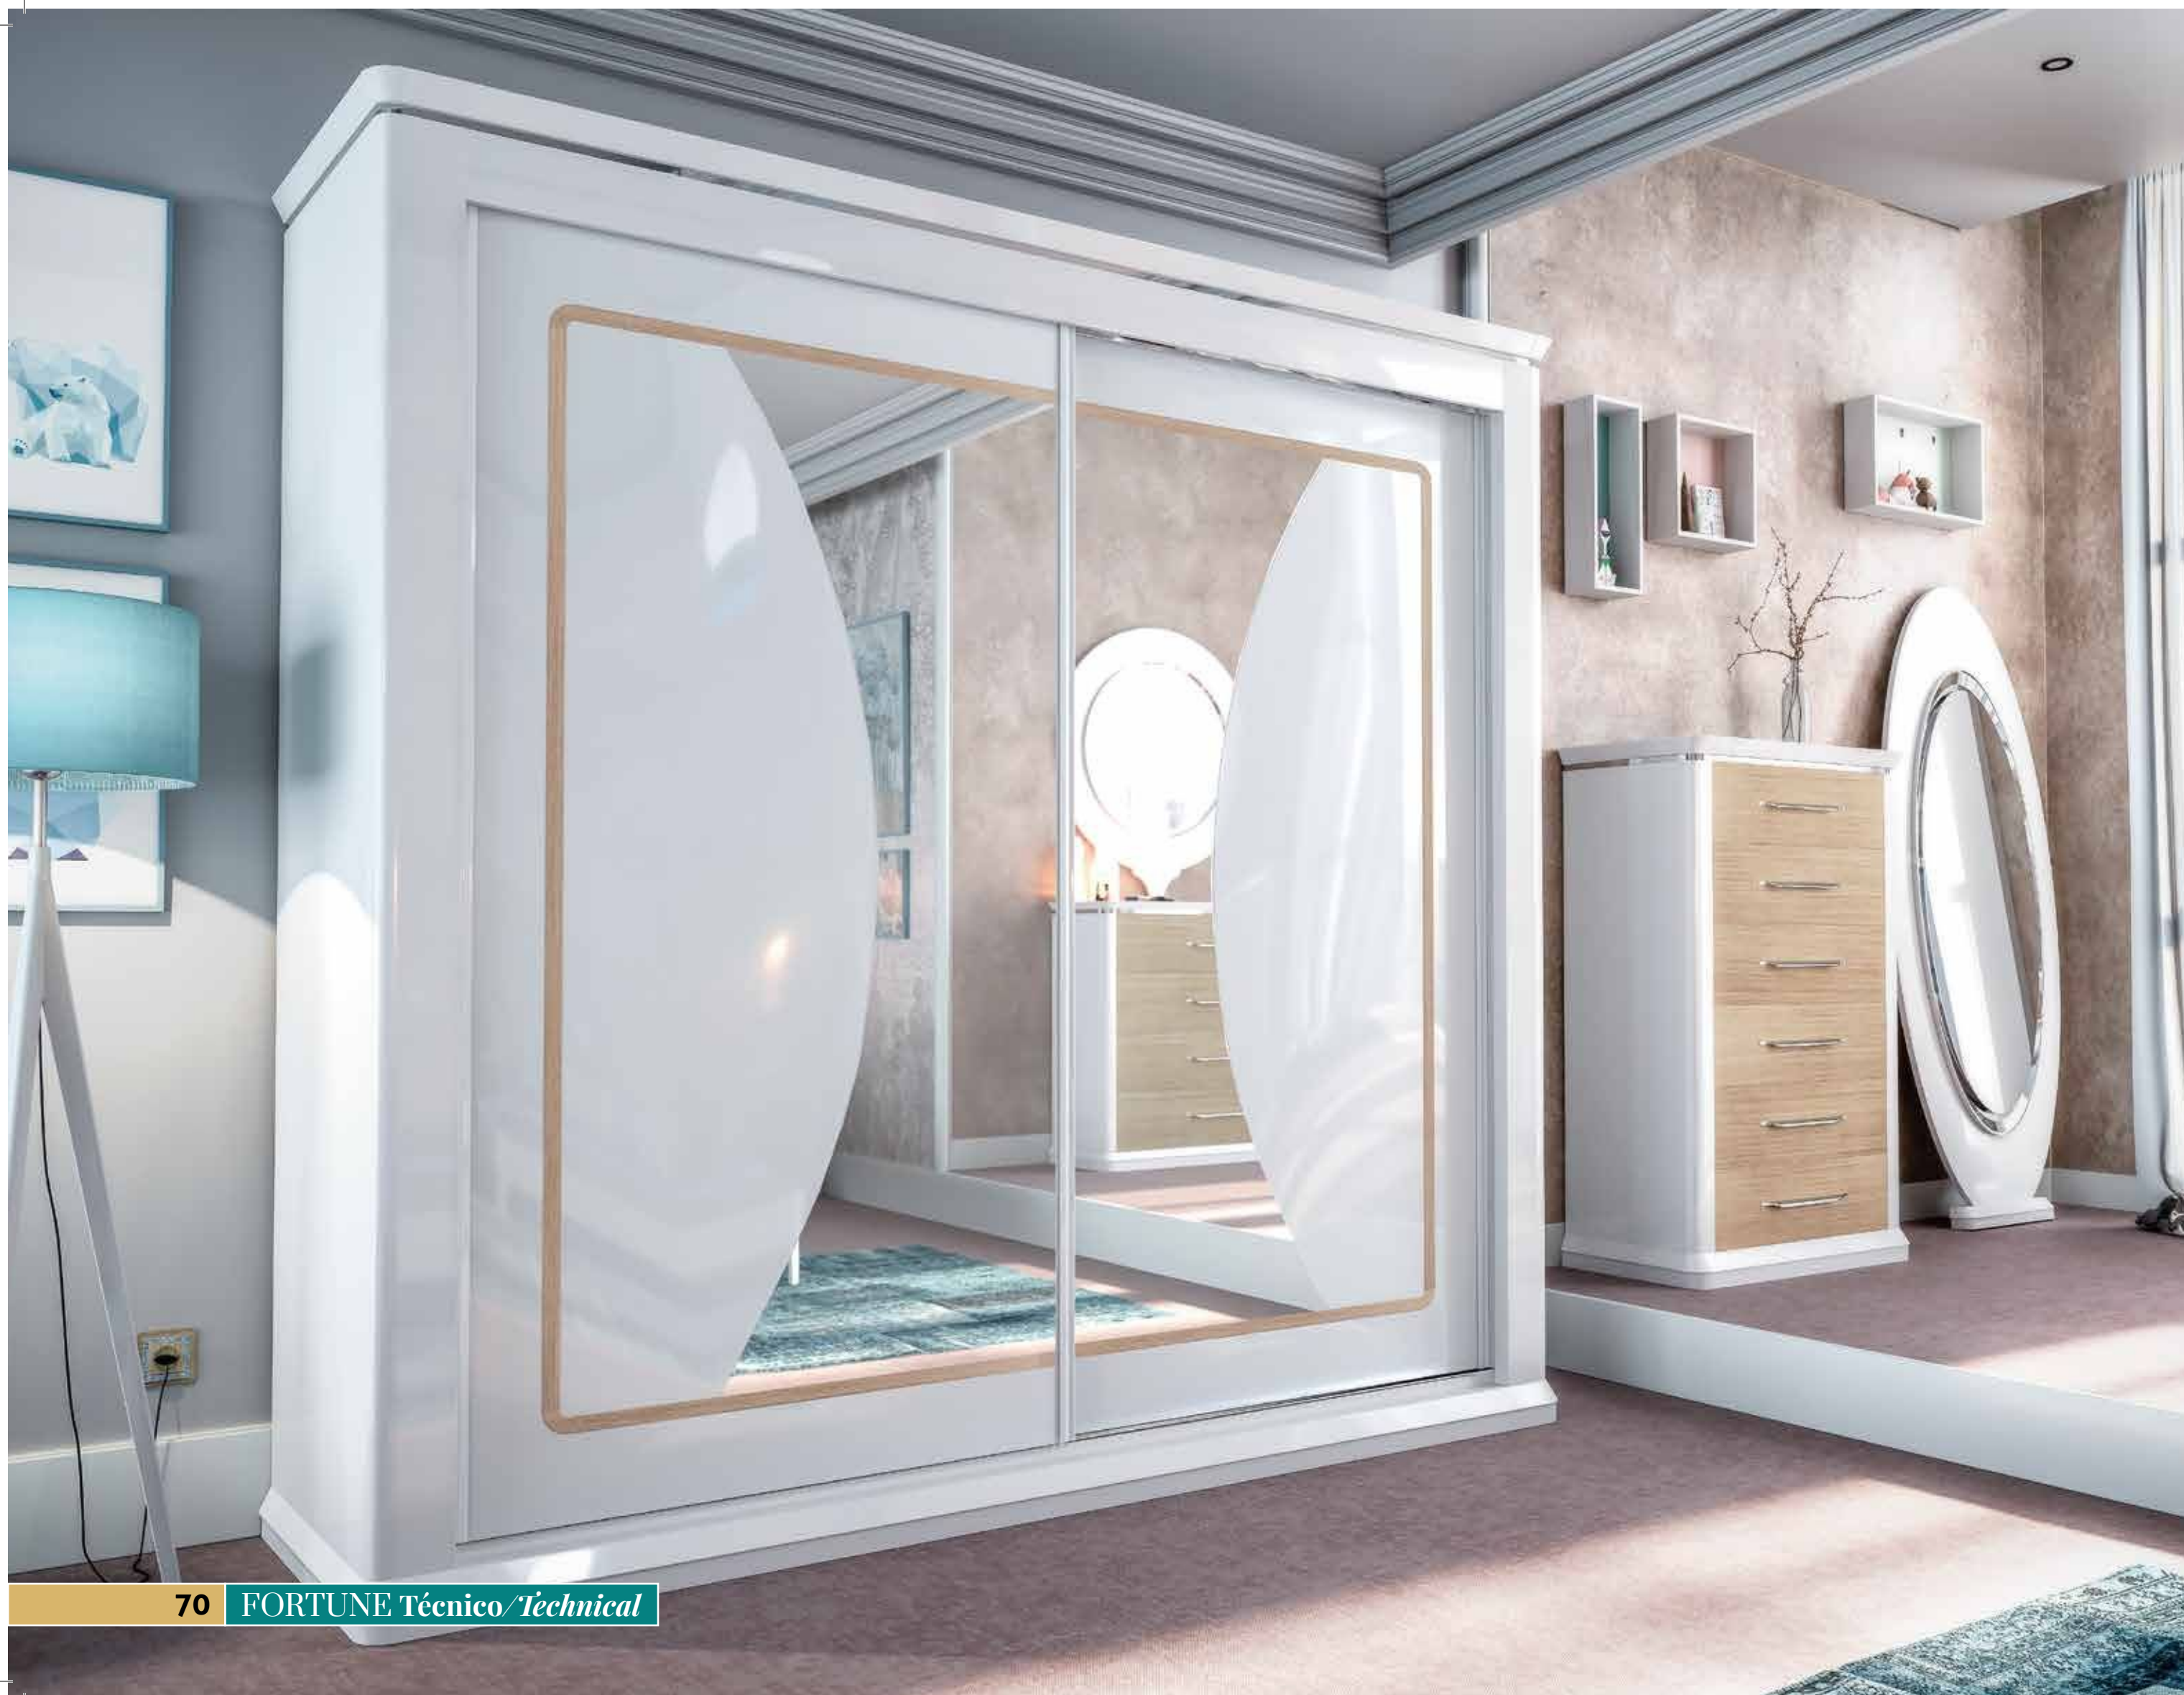

Nos adaptamos a tus medidas.
*We adapt to the dimensions
that you need.*

Casco/Structure	Blanco C53/White C53
Frentes/Forehead	Blanco Alto Brillo CB53/High Gloss White CB53
Tirador/Handle	Cromo/Chrome
Filo/ Border	Cromo y Roble Natural Pátina Blanca C47RB Chrome and Natural Oak whit White Patina C47RB