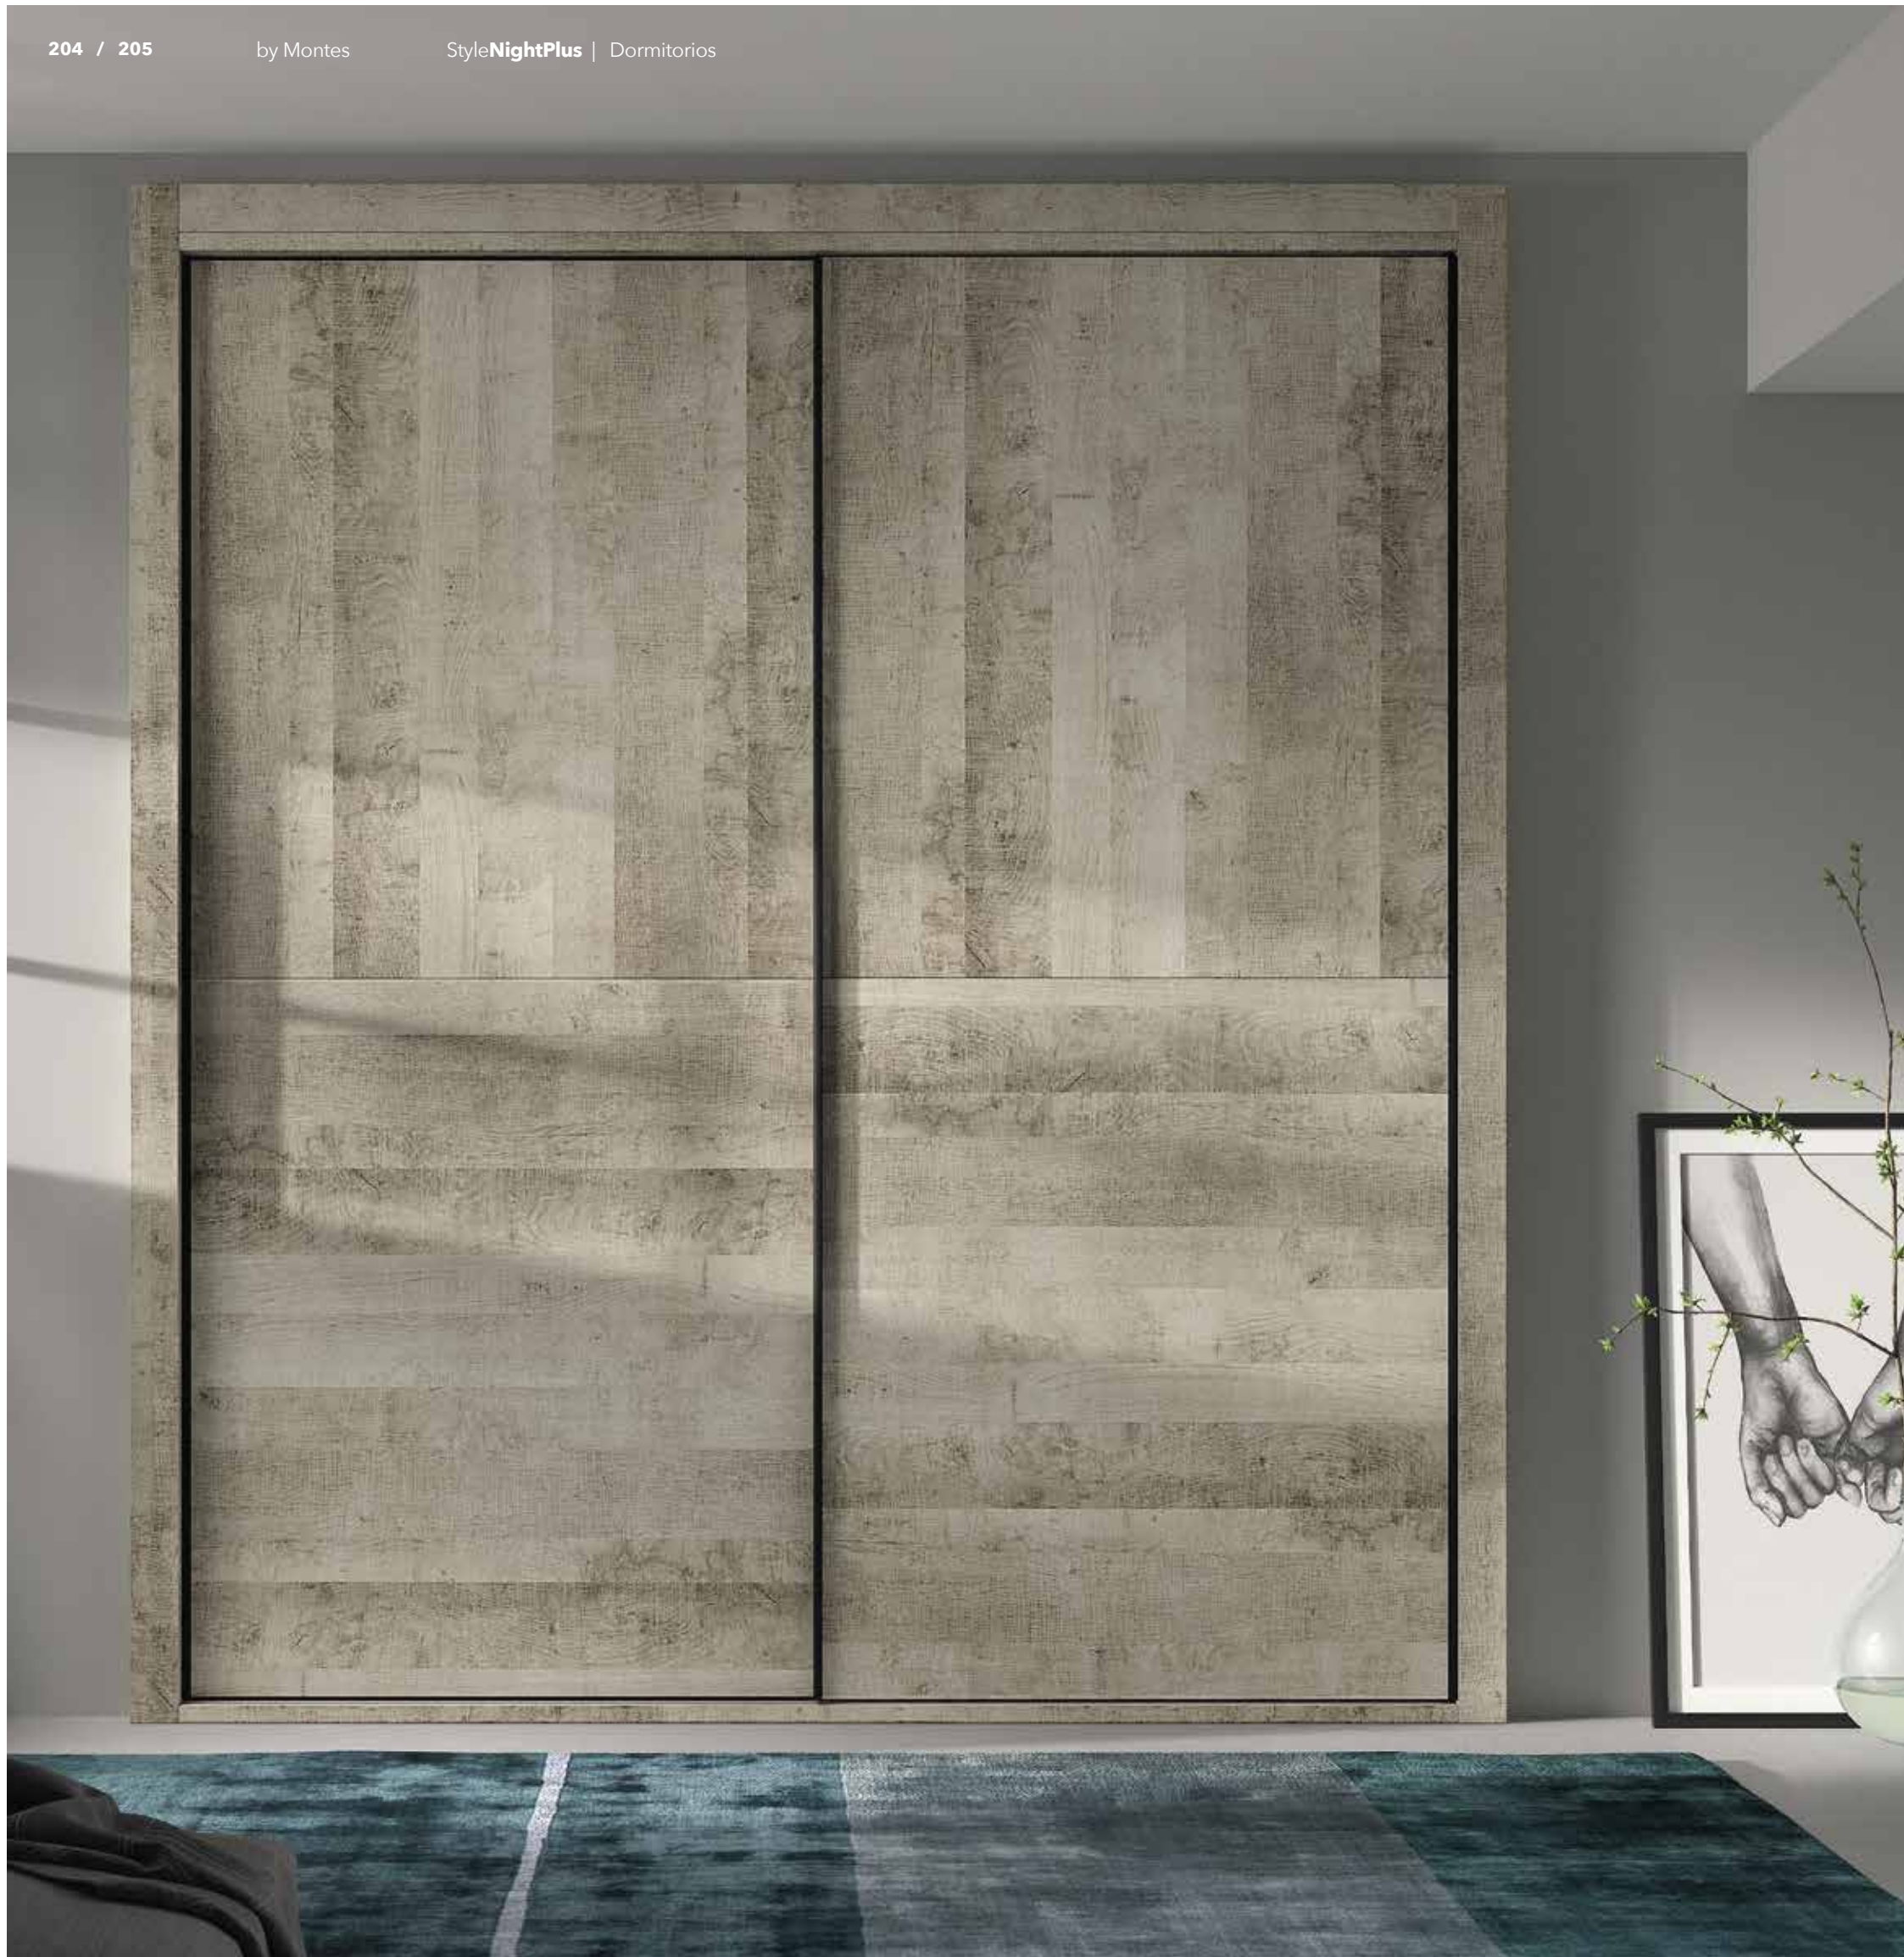

DUO INTERIOR ARMARIO

DUO Interior Wardrobe

StyleNightPlus 68

Armario empotrado 2 puertas
correderas **PARTIDAS DUO**

Built-in Wardrobe 2 sliding
doors DUO PARTIDAS

Acabado | Coating **ARCE**
Molduras | Frames **NEGRO**