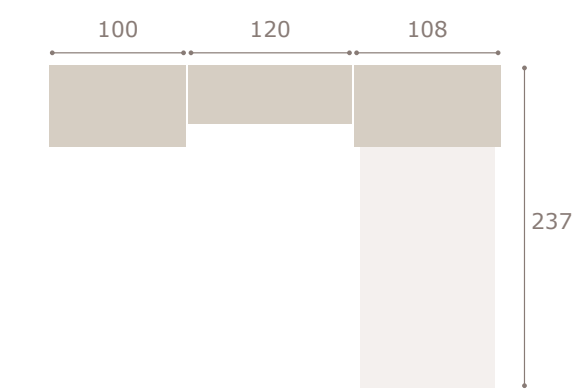

blanco extra

panel
respaldo

habitat
contract

abatibles

roble natural

Ghio 066 abatible vertical 135

abatible vertical 90

Ghio 067