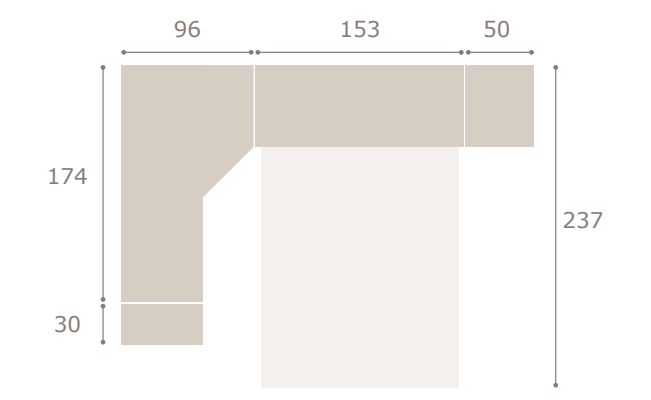

blanco extra

panel
respaldo

habitat
contract

abatibles

roble natural

Ghio 066 abatible vertical 135

abatible vertical 90

Ghio 067