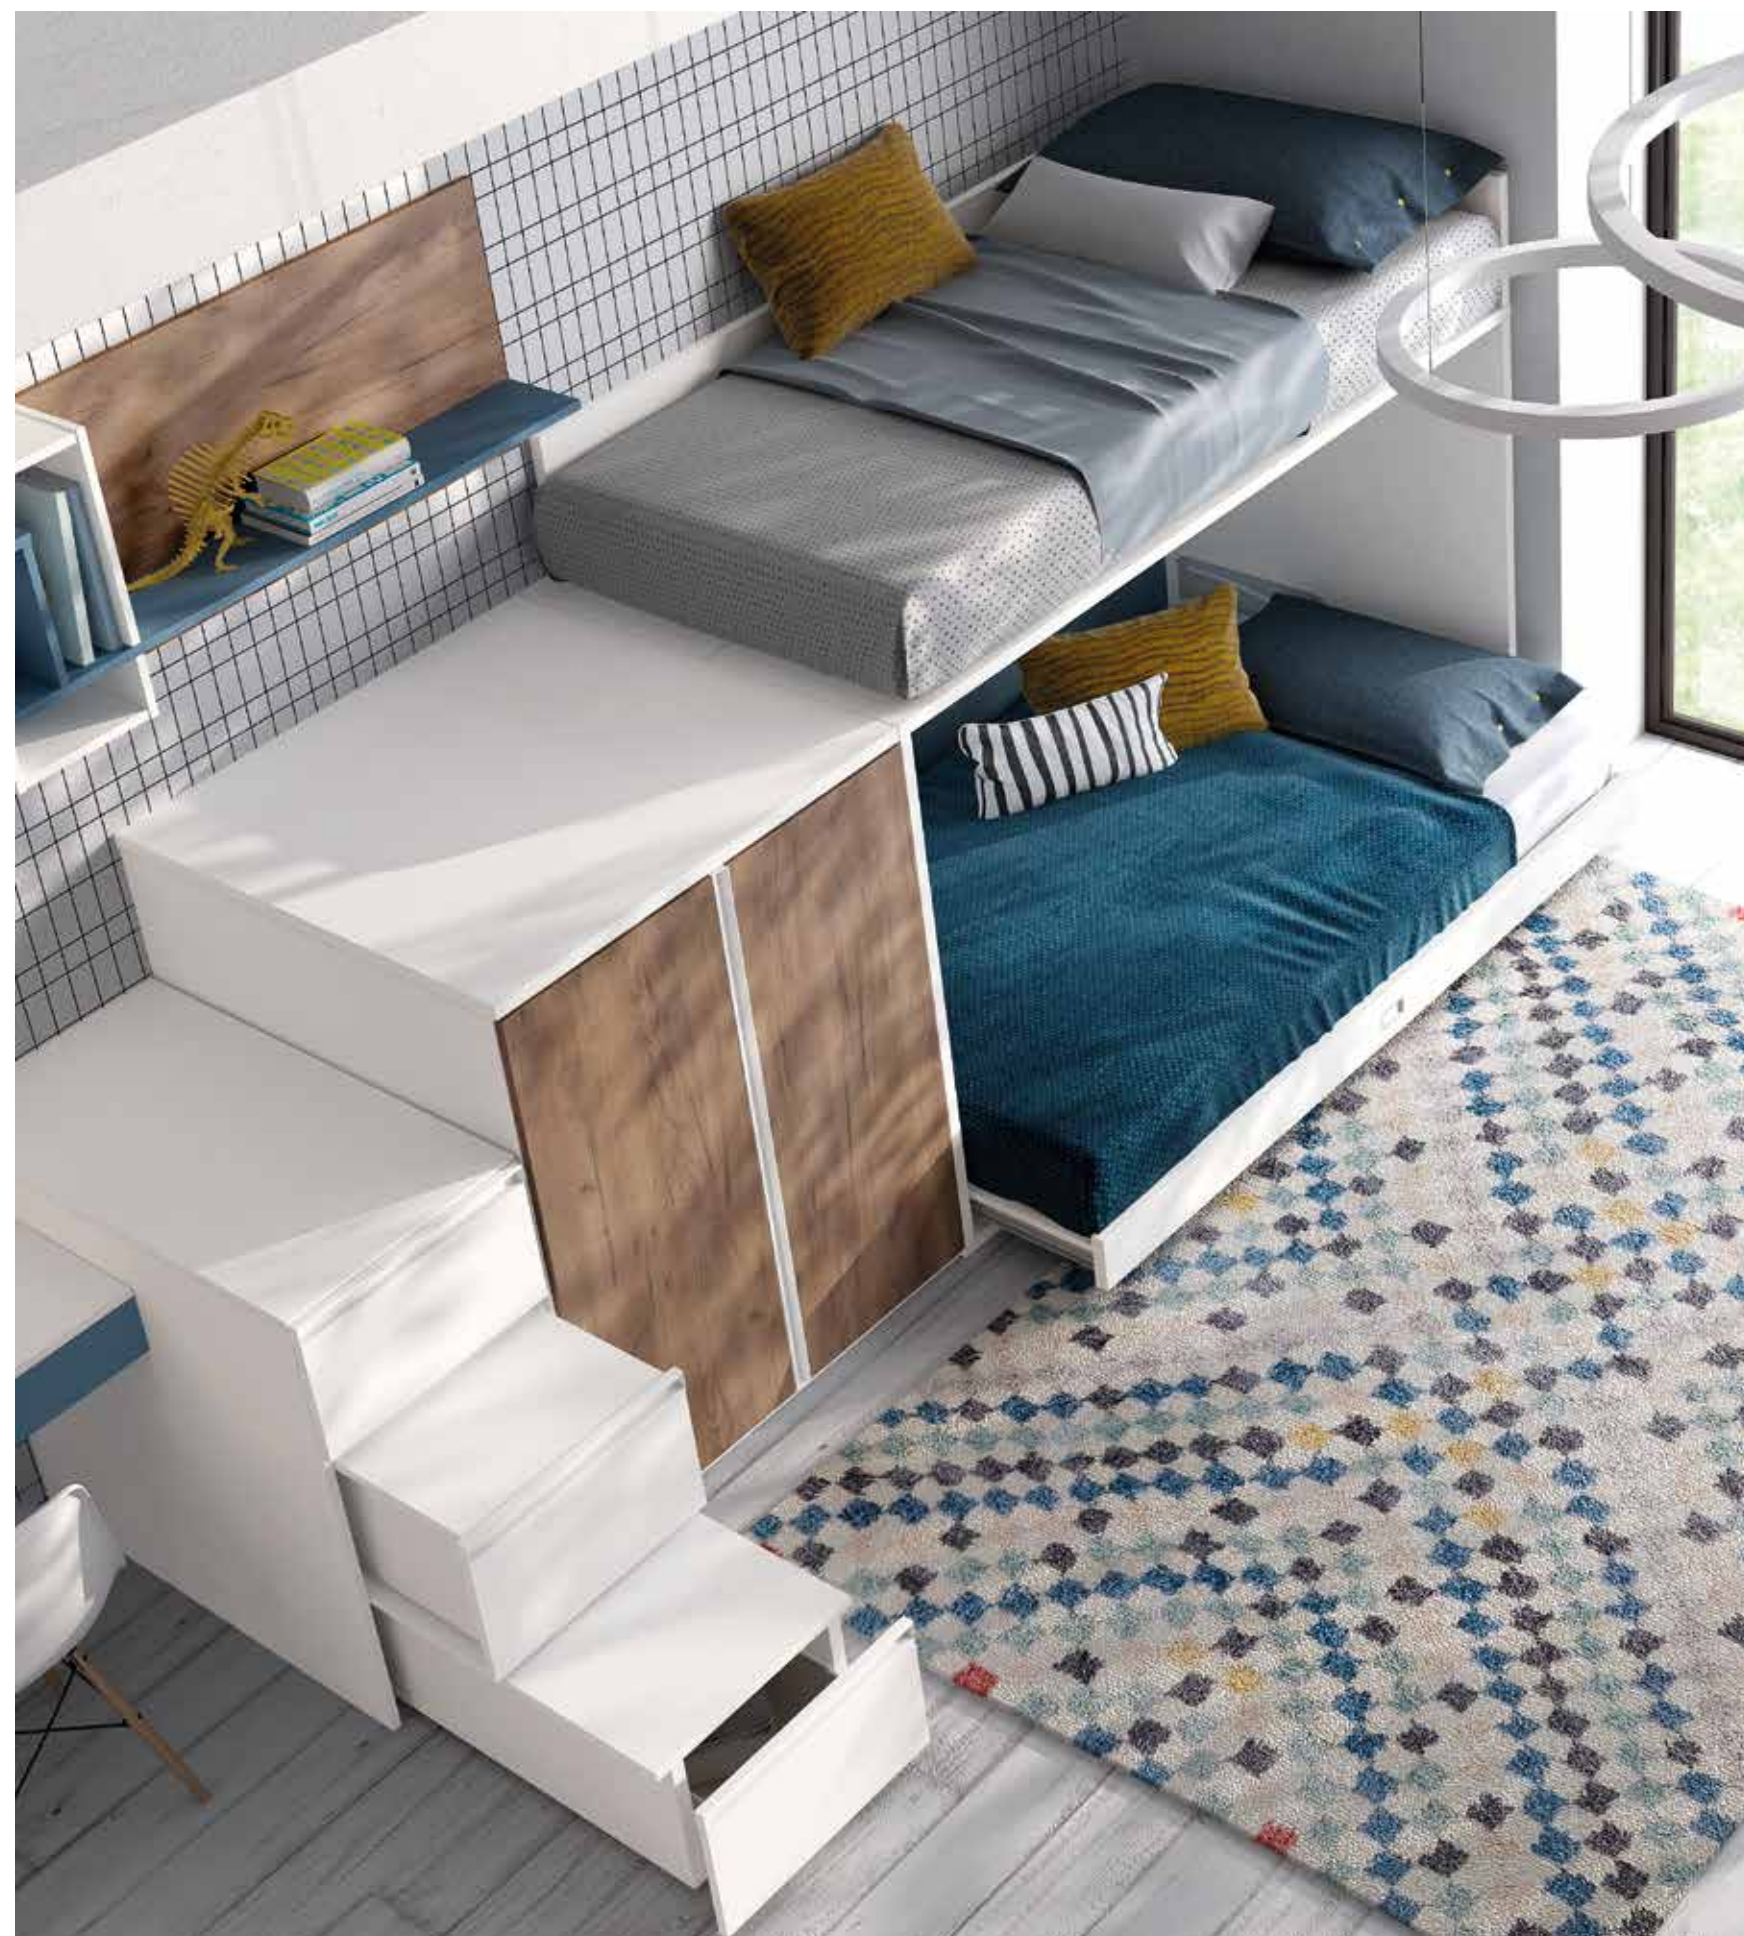

L532 / A100 cm
Disponible en cualquier medida
Available in any size

Tirador / Handle
Gola Blanco / Uhero Blanco-Nobuk

LITERS / BLOCKS
474

**Cama
Patentada**

Bianco Soft

Oceano

Nobuk