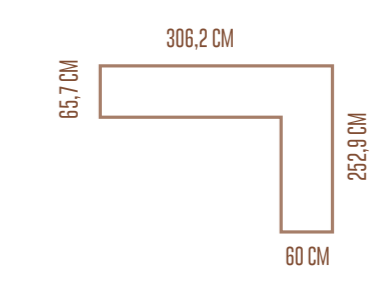

Armario 19 collection

COMP. 066