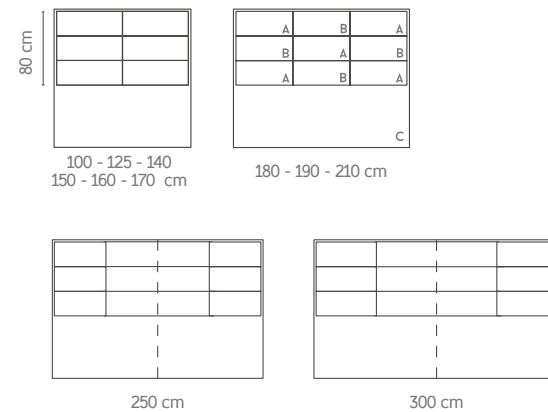

Distribución de medidas y colores
Size and color distribution:

Acabado tela / Upholstered: CUTE 91

Tamaño / Size: 210 x 150

	100	125	140	150	160	170	180	190	210	250 P.	300 P.
150/120	380	400	410	425	435	455	465	480	505	700	860

Se pueden combinar colores en todas las medidas.

Colours can be combined on all sizes.

APOLO