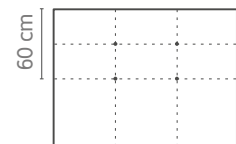

CARACTERÍSTICAS

- Height: 120 cm.
- Thickness: 10 cm.
- Wall anchoring included.
- Exact measurement

OPCIONES

- Upholstered: GOMARCO FABRICS catalogue (except ANTISLIP).
- Thread contrasted on request, by default without contrasting.
- USB port on the left and/or right, +65 point per USB.
- LED USB light +35 points
- Fenix lamp +110 points.