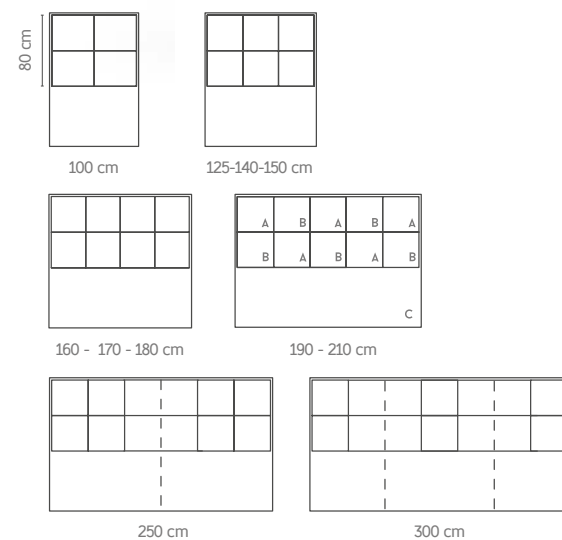

Distribución de medidas y colores
Size and color distribution:

Acabado tela / Upholstered: **WITTY 08**

Tamaño / Size: 160 x 150

	100	125	140	150	160	170	180	190	210	250 P.	300 P.
150/120	380	400	410	425	435	455	465	480	505	700	860

Se pueden combinar colores en todas las medidas.

Colours can be combined on all sizes.

ARIEL