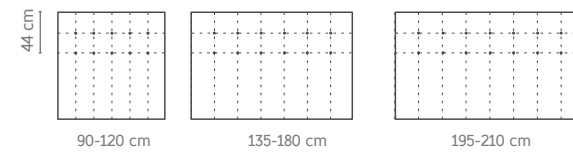

CARACTERÍSTICAS

- Height: 120 cm.
- Thickness: 10 cm.
- Wall anchoring included.
- Exact measurement

OPCIONES

- Upholstered: GOMARCO FABRICS catalogue (except ANTISLIP).
- Thread contrasted on request, by default without contrasting.
- USB port on the left and/or right, +65 point per USB.
- LED USB light +35 points
- Fenix lamp +110 points.