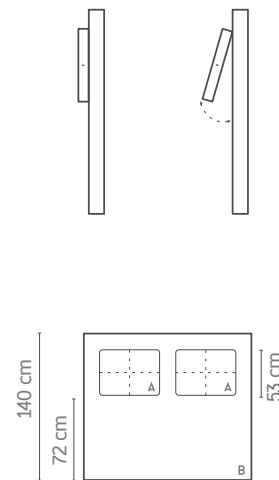

DECO
COLLECTION

GOMARCO

Cabezales serie Premium

Premium headboards serie

Acabado tela / Upholstery: FREEDOM 104

CARACTERÍSTICAS

- Altura 140 cm
- Grosor: 12 cm
- Grosor con plafones: 19 cm
- Anclajes para pared incluidos.
- Medida exacta.
- Plafones reclinables.

CHARACTERISTICS

- Height 140 cm
- Thickness 12 cm
- Total thickness 19 cm
- Wall anchoring included.
- Exact measurement.
- Reclining decorative square.

OPTIONS

- Upholstered: GOMARCO FABRICS catalogue (except ANTISLIP).
Please indicate the color and distribution in each part.
- USB port on the left and/or right, +65 points per USB.
- LED USB light +35 points
- Fenix lamp +110 points.

ALTURA DE
CANAPÉ + COLCHÓN
HEIGHT OF THE
BED CHEST + MATTRESS

Acabado tela / Upholstered: **FREEDOM 108**

Tamaño / Size: 160 x 140

| | 140 | 150 | 160 | 165 | 180 | 195 | 200 | 210 |
|-----|-----|-----|-----|-----|-----|-----|-----|-----|
| 140 | 490 | 517 | 531 | 543 | 626 | 693 | 774 | 838 |